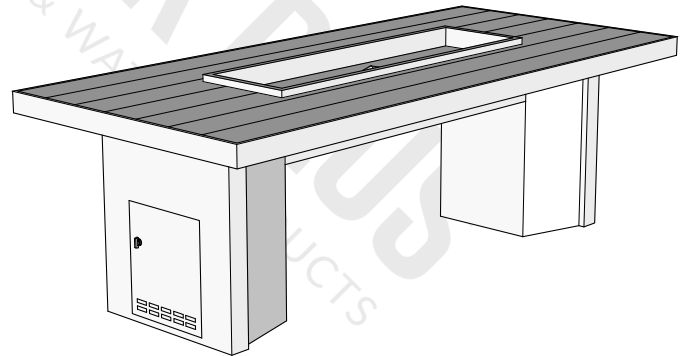

ISOMETRIC VIEW

Drawn By	Daniel M
Date Created	March 28, 2024