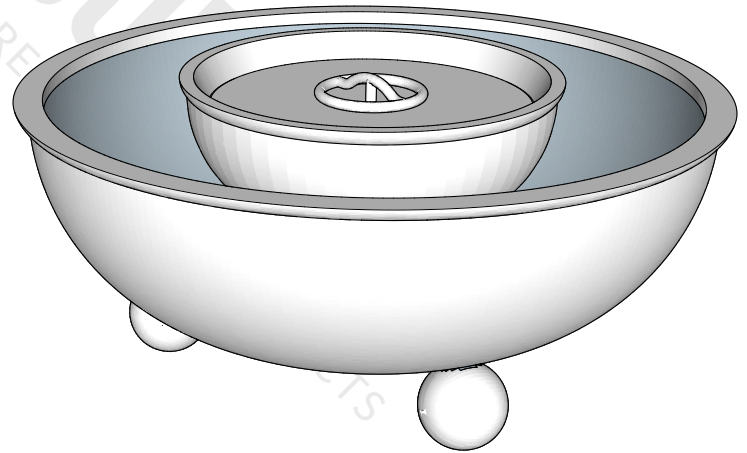

48" Sedona Fire and Water Bowl with Round Legs - 360° Spill

Powder Coat

TOP VIEW

SPECIFICATION

PART NUMBER	A	B	C	D	E	GPM
OPT-48RPCRLF	48"	27"	8"	15½"	8"	40
OPT-48RPCRLFWE12V	48"	27"	8"	15½"	8"	40

Match Lit Unit Includes: Pan, Burner, Gas Orifice, Gas Hoses, Water Pump.
12v Ignition Unit Includes: Pan, Burner, Gas Orifice, Gas Hoses, Low Voltage Electronic Valve, Pilot Igniter, Water Pump.

FRONT SIDE VIEW

ISOMETRIC VIEW

BOTTOM VIEW

Drawn By	Daniel M
Date Created	March 25, 2024

Proprietary & Confidential: The information contained in this drawing is the sole property of **The Outdoor Plus**. Any reproduction or as a whole without written permission of **The Outdoor Plus** is prohibited.