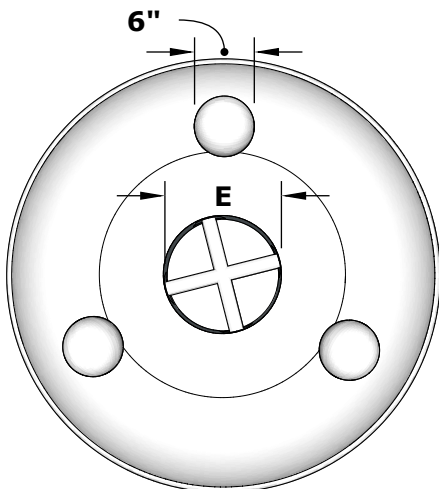

48" Sedona Fire and Water Bowl with Round Legs - 360° Spill

Powder Coat

TOP VIEW

SPECIFICATION

PART NUMBER	A	B	C	D	E	GPM
OPT-48RPCRLF	48"	27"	8"	15½"	8"	40
OPT-48RPCRLFWE12V	48"	27"	8"	15½"	8"	40

Match Lit Unit Includes: Pan, Burner, Gas Orifice, Gas Hoses, Water Pump.
12v Ignition Unit Includes: Pan, Burner, Gas Orifice, Gas Hoses, Low Voltage Electronic Valve, Pilot Igniter, Water Pump.

FRONT SIDE VIEW

ISOMETRIC VIEW

BOTTOM VIEW

Drawn By	Daniel M
Date Created	March 25, 2024

Proprietary & Confidential: The information contained in this drawing is the sole property of **The Outdoor Plus**. Any reproduction or as a whole without written permission of **The Outdoor Plus** is prohibited.