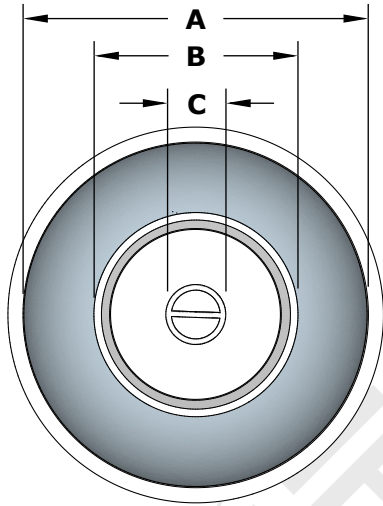

48" Sedona Fire and Water Bowl with Round Legs - 360° Spill

Powder Coat

TOP VIEW

SPECIFICATION

PART NUMBER	A	B	C	D	E	GPM
OPT-48RPCRLF	48"	27"	8"	15½"	8"	40
OPT-48RPCRLFWE12V	48"	27"	8"	15½"	8"	40

Match Lit Unit Includes: Pan, Burner, Gas Orifice, Gas Hoses, Water Pump.
12v Ignition Unit Includes: Pan, Burner, Gas Orifice, Gas Hoses, Low Voltage Electronic Valve, Pilot Igniter, Water Pump.

FRONT SIDE VIEW

ISOMETRIC VIEW

BOTTOM VIEW

Drawn By	Daniel M
Date Created	March 25, 2024

Proprietary & Confidential: The information contained in this drawing is the sole property of **The Outdoor Plus**. Any reproduction or as a whole without written permission of **The Outdoor Plus** is prohibited.